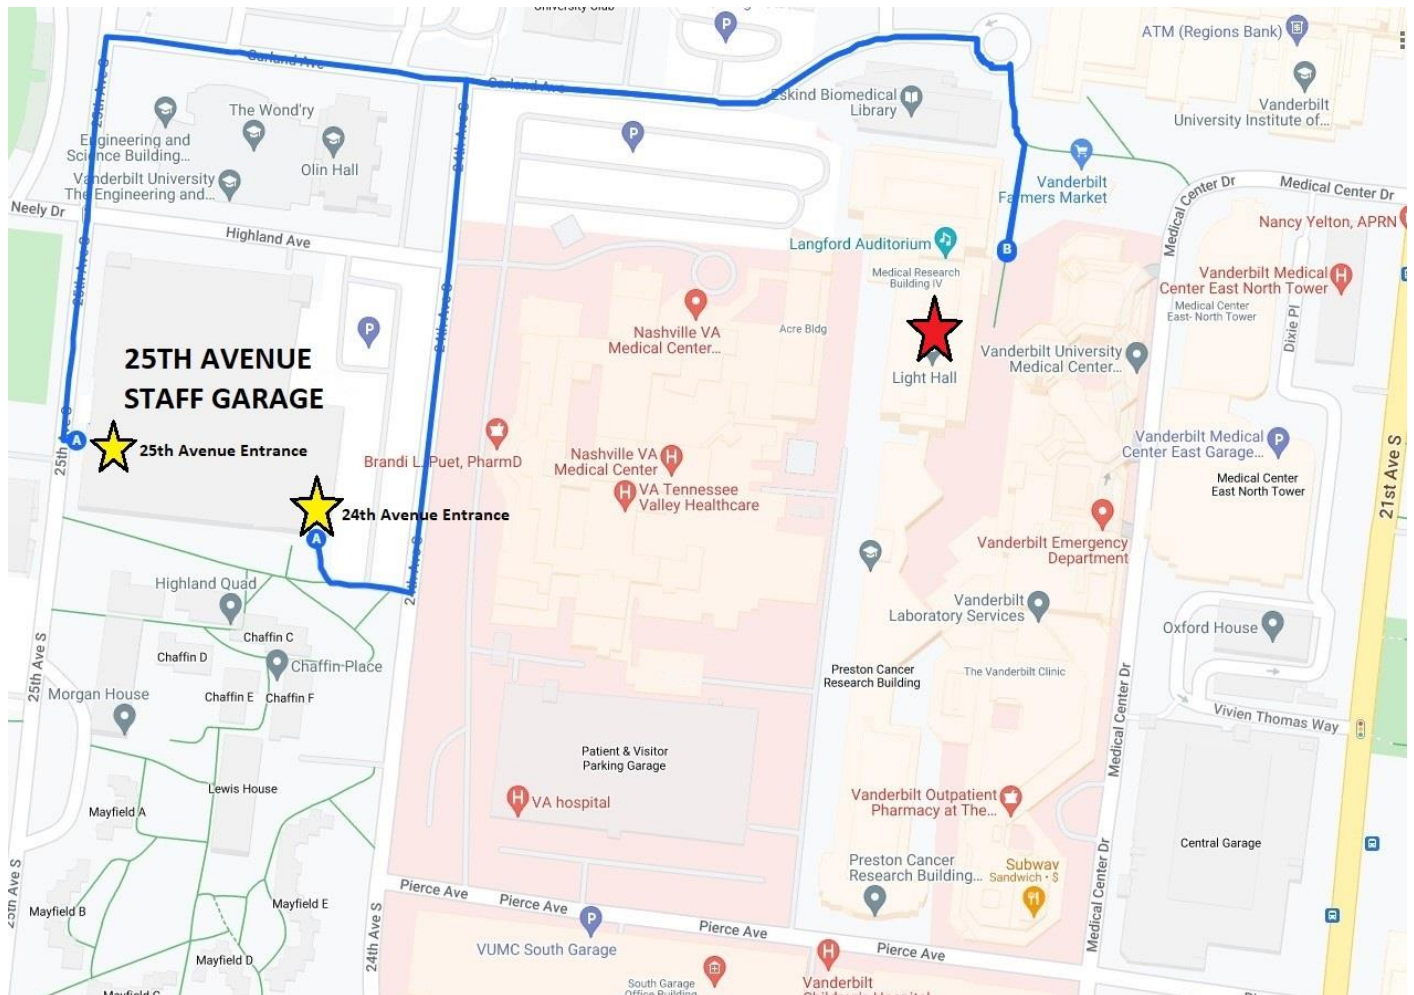

## VUMC Parking Instructions

Enter the 25<sup>th</sup> Avenue Garage via 25<sup>th</sup> Avenue or 24<sup>th</sup> Avenue by the  on the map. 25<sup>th</sup> Avenue garage is located at: 1404 25th Ave. S. Nashville, TN 37212.

Parking is available on levels 3-10.

For questions or concerns, contact the VUMC Parking Permit Office at 615-936-1215.